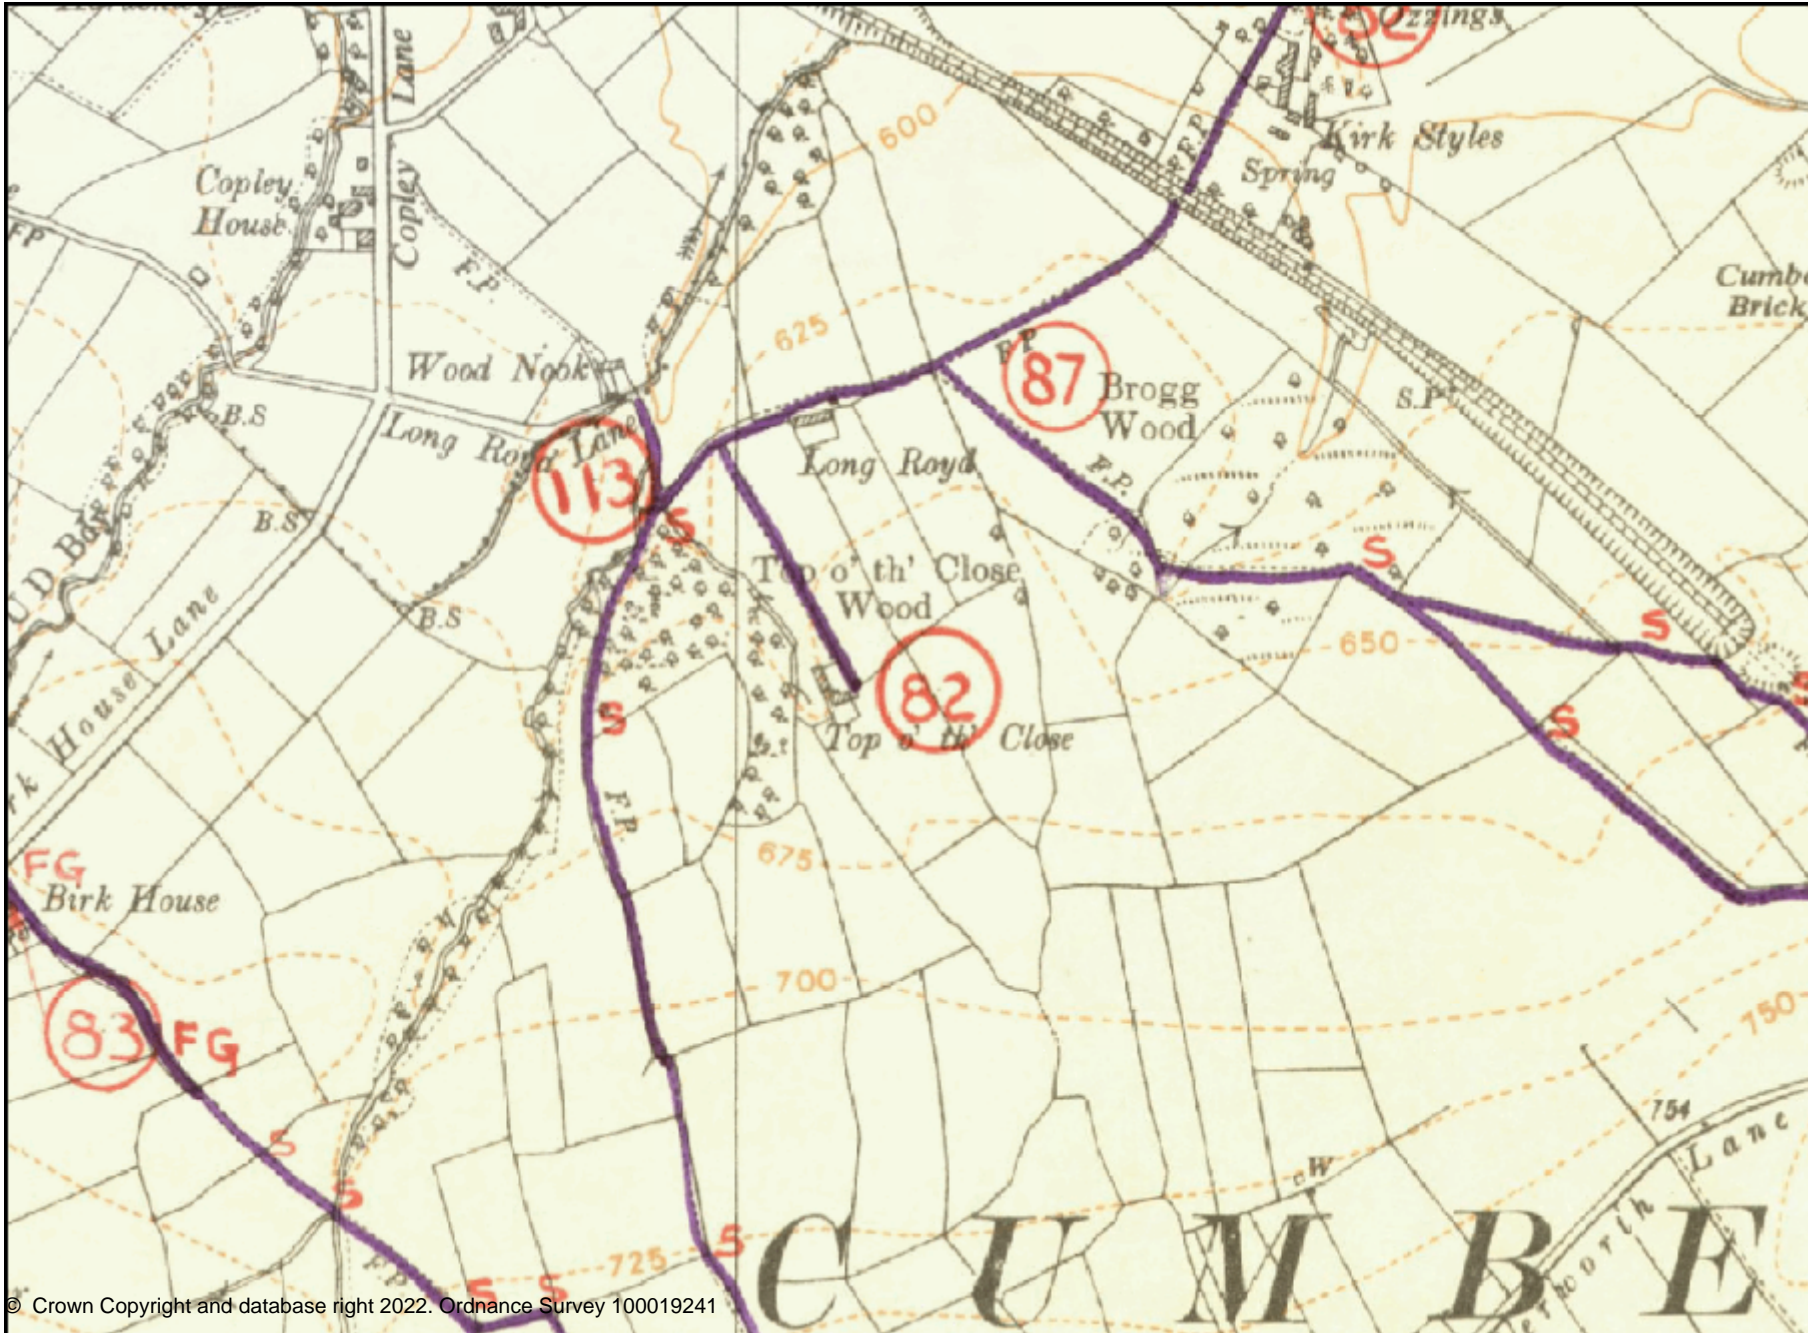

enlarged extract of 1952 DM as published

Kompass
Kirklees Mapping Service

Scale = 1:5000

© Crown Copyright and
database right 2020.
Ordnance Survey
100019241

maps@kirklees.gov.uk